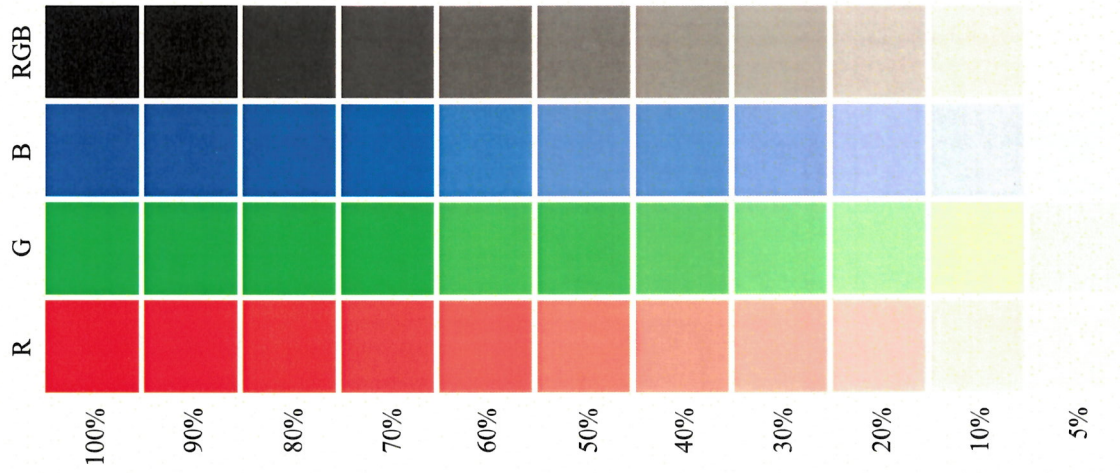

Netware

Netware = Disable

Appletalk

Appletalk = Disable

SMB

SMB = Disable

Test Page

The quick brown fox jumps over the lazy dog.
The quick brown fox jumps over the lazy dog .
The quick brown fox jumps over the lazy dog.
The quick brown fox jumps over the lazy dog.
The quick brown fox jumps over the lazy dog
The quick brown fox jumps over the laz
The quick brown fox jumps over th
The quick brown fox jumps ove
The quick brown fox jump